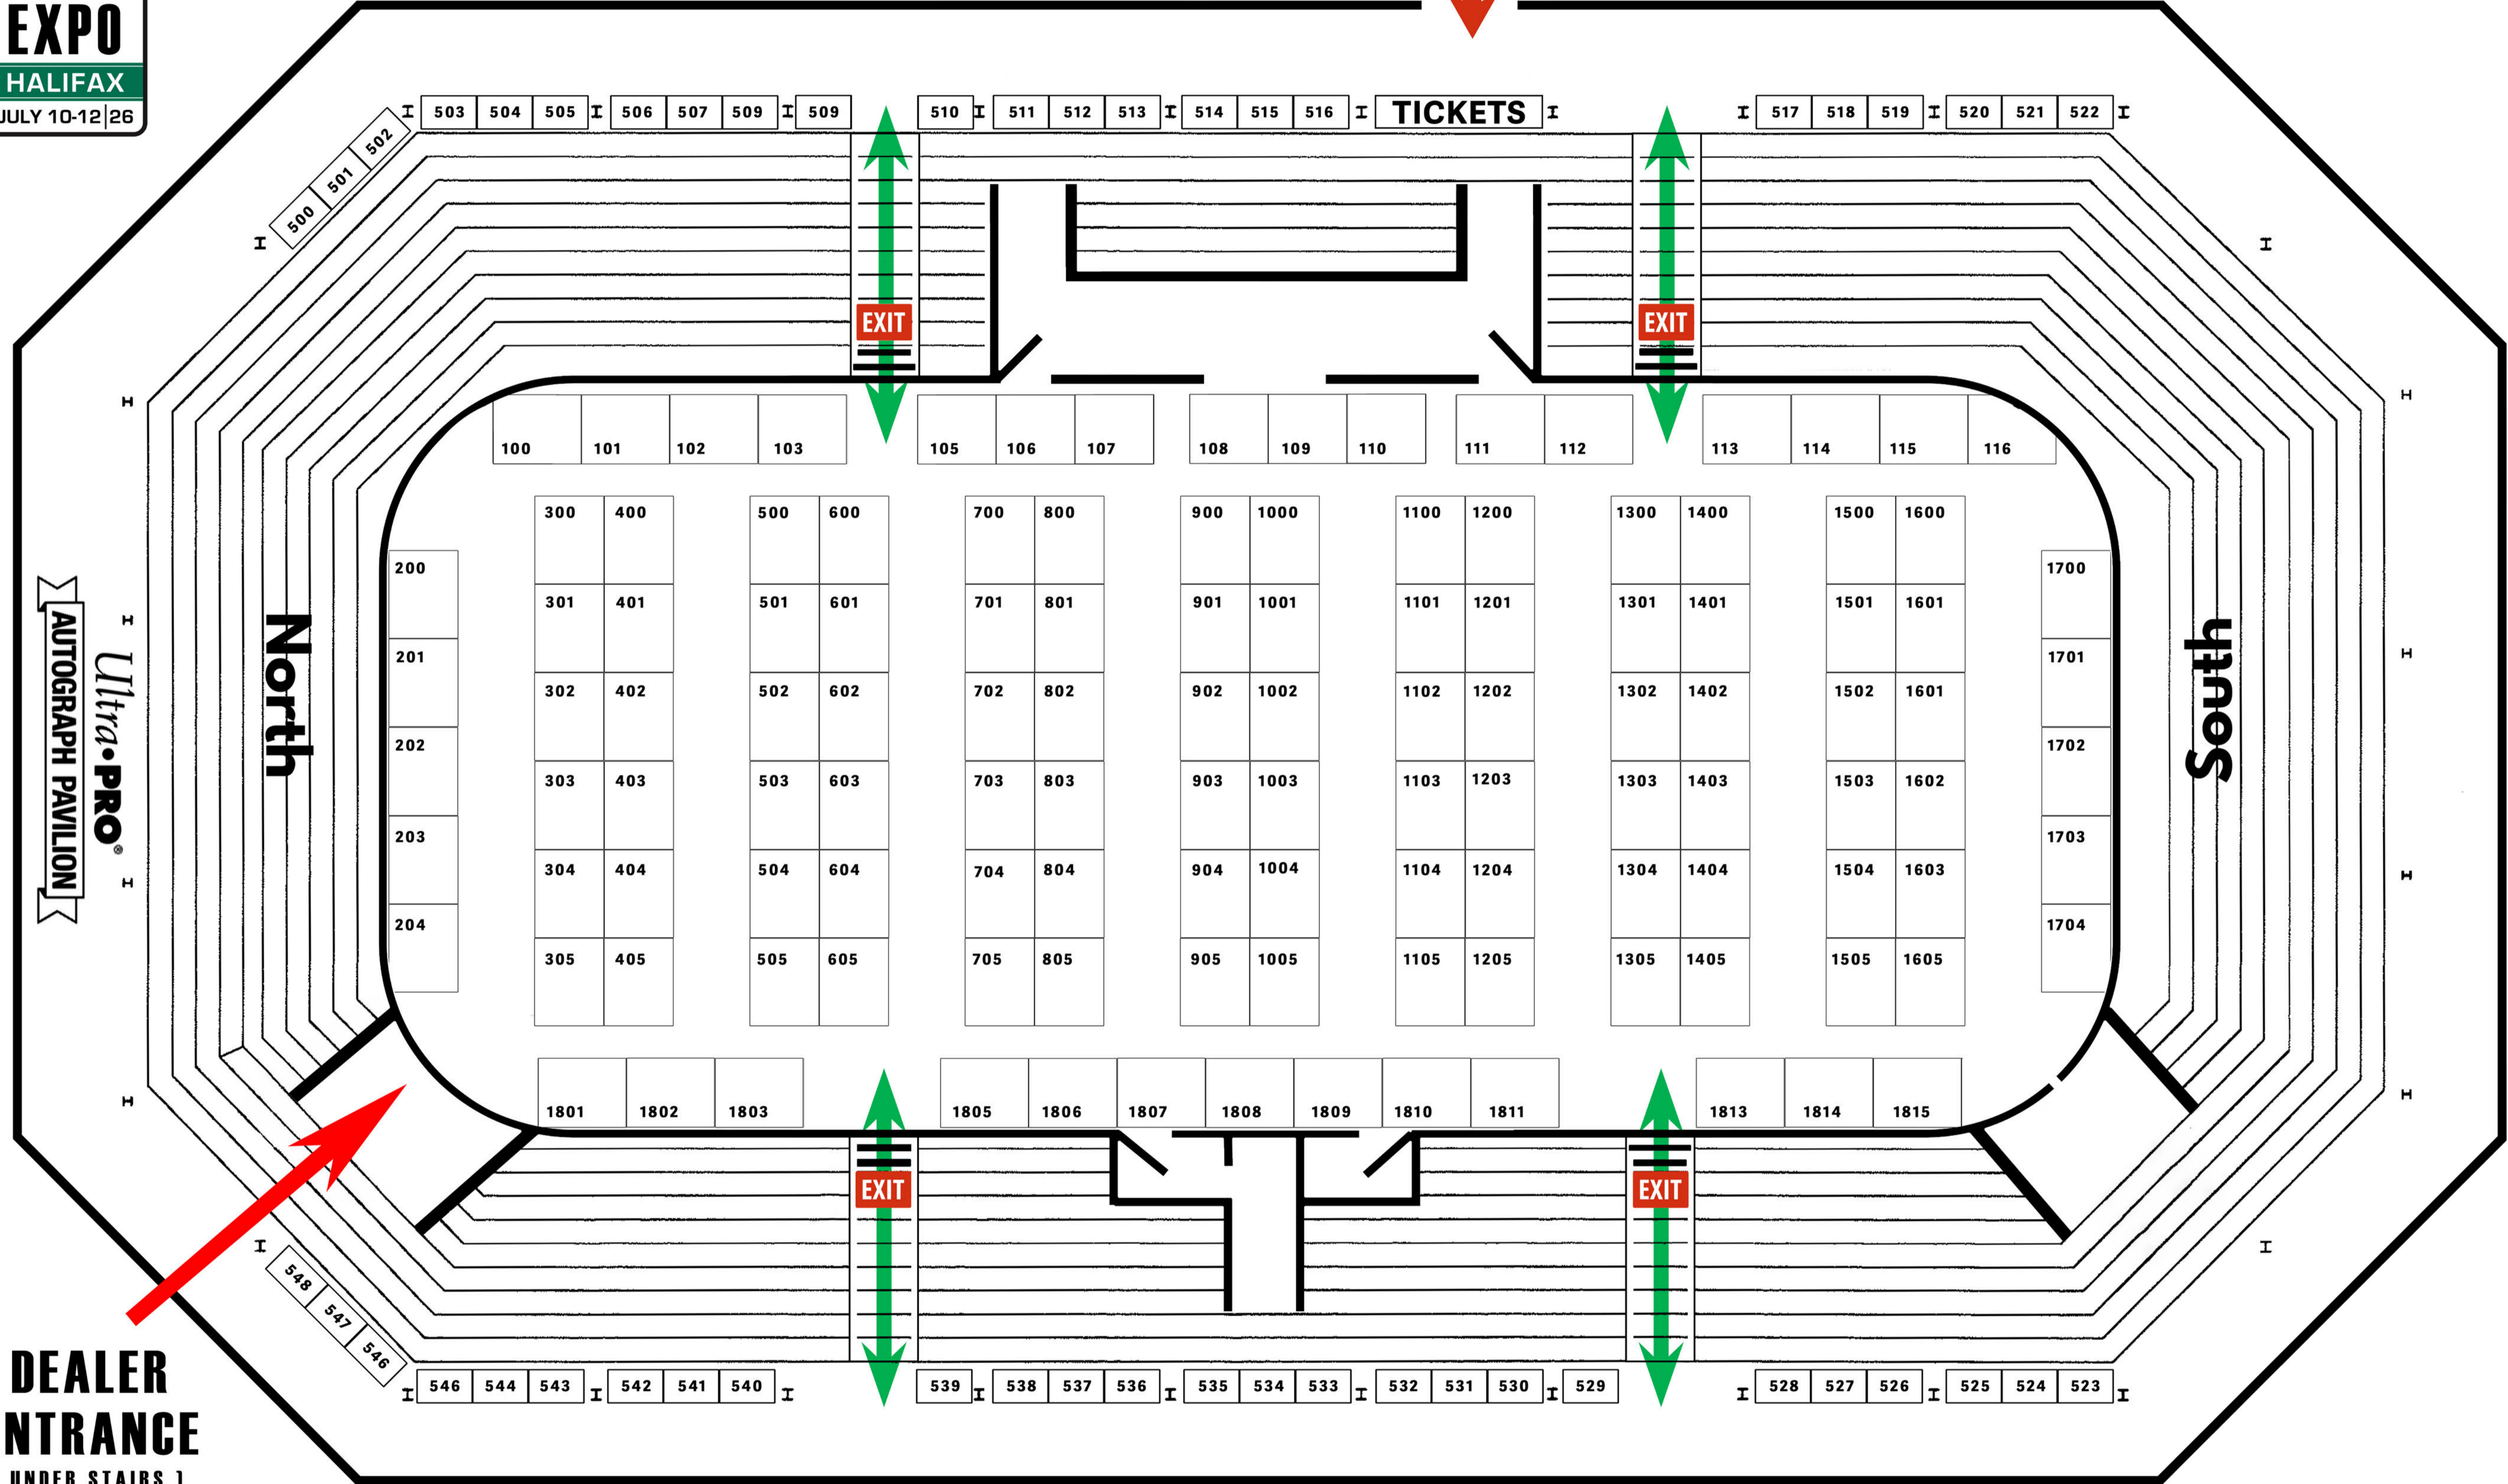

ENTRANCE / TICKETING

DEALER ENTRANCE
(UNDER STAIRS)

ZATZMAN SPORTSPLEX

110 WYSE RD